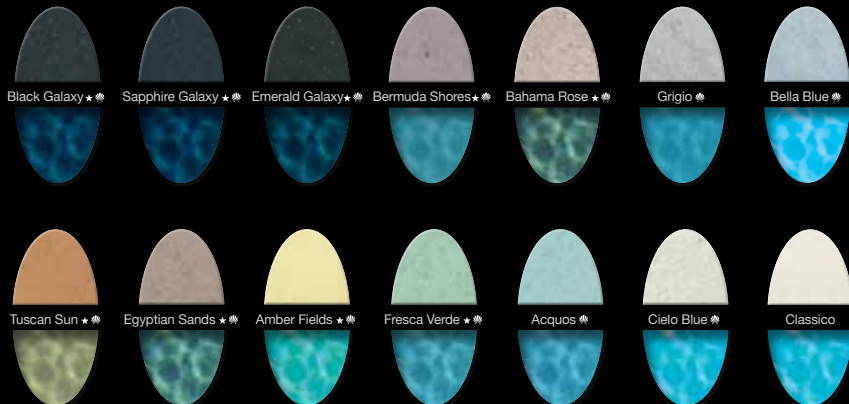

The only thing more solid
than our pool finishes is our
reputation

Ocean Blue - Pebble Sheen

Natural, durable and stain resistant

Pool finish formulas perfected over two decades

Only installed by licensed, trained experts

Pebble Tec® brand pool finishes deliver natural elegance and long-lasting beauty. This original pebble finish is made up of naturally polished pebbles creating a slightly bumpy texture with a non-slip surface. Its unique characteristics allow a pool to blend with landscaping and water features creating the most natural environment imaginable.

Color uniformity of Pebble Fina® finishes

The application process of Pebble Fina may result in an unevenness of color or swirling effect. This is part of the intended look.

★ **Star Dust** Brilliant pulses of light dazzle the eye in an already stunning pool finish. Witness the reflection of the sun's rays giving off eruptive bursts of luminosity and evening lights exude energy like stars in the night sky.

★ **Disclaimer:** Some colors contain seashells, such as abalone and mother of pearl. The shells are made up of material from seawater and from a living mollusk. Due to the nature of shell materials and variables of water chemistry, Pebble Technology, Inc. cannot guarantee the shell materials themselves against changes in color or brilliance. See warranty form for all limitations.