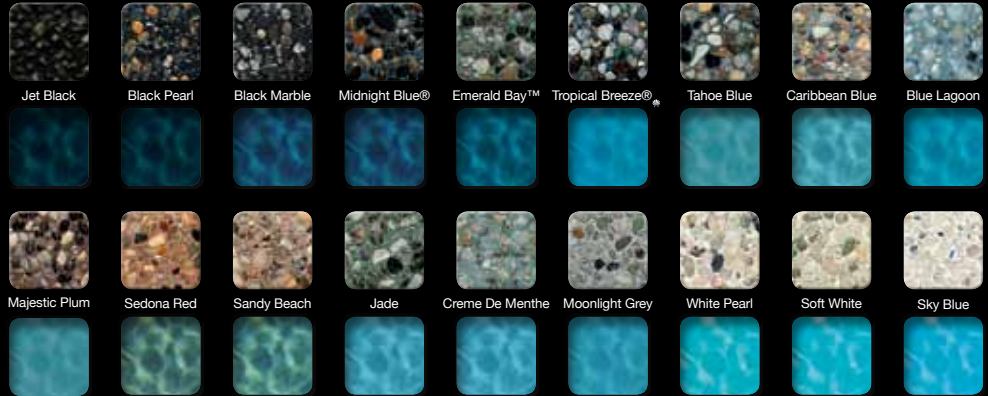

The World's Most Trusted Pool Finishes

Pebble Tec® brand pool finishes deliver natural elegance and long-lasting beauty. This original pebble finish is made up of naturally polished pebbles creating a slightly bumpy texture with a non-slip surface. Its unique characteristics allow a pool to blend with landscaping and water features creating the most natural environment imaginable.