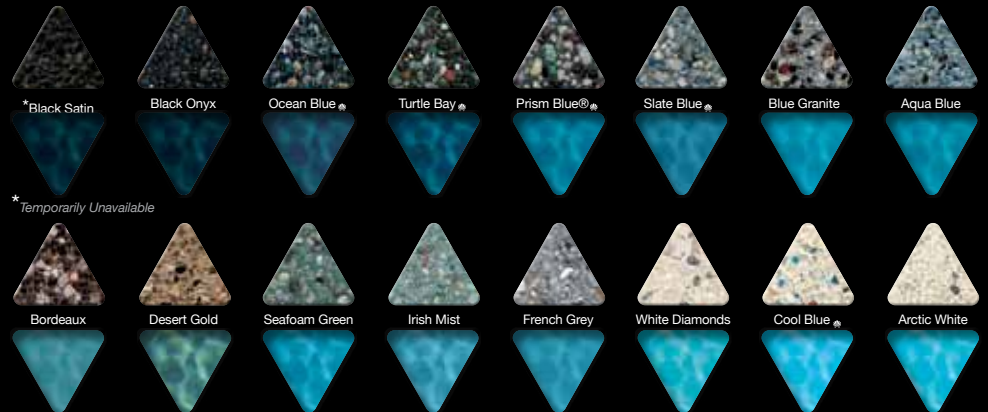

The only thing more solid
than our pool finishes is our
reputation

Ocean Blue - Pebble Sheen

Natural, durable and stain resistant

Pool finish formulas perfected over two decades

Only installed by licensed, trained experts

Pebble Tec® brand pool finishes deliver natural elegance and long-lasting beauty. This original pebble finish is made up of naturally polished pebbles creating a slightly bumpy texture with a non-slip surface. Its unique characteristics allow a pool to blend with landscaping and water features creating the most natural environment imaginable.

Pebble Fina® pool finishes unite old world elements with new world technology producing a classic look with 21st century durability. Reintroducing silica and other natural materials reinforces the durability of the finish. Stunning aggregates, seashells and exotic materials enrich the color palette with sparkling elegance and exceptional beauty.

★ **Disclaimer:** Some colors contain seashells, such as abalone and mother of pearl. The shells are made up of material from seawater and from a living mollusk. Due to the nature of shell materials and variables of water chemistry, Pebble Technology, Inc. cannot guarantee the shell materials themselves against changes in color or brilliance. See warranty form for all limitations.