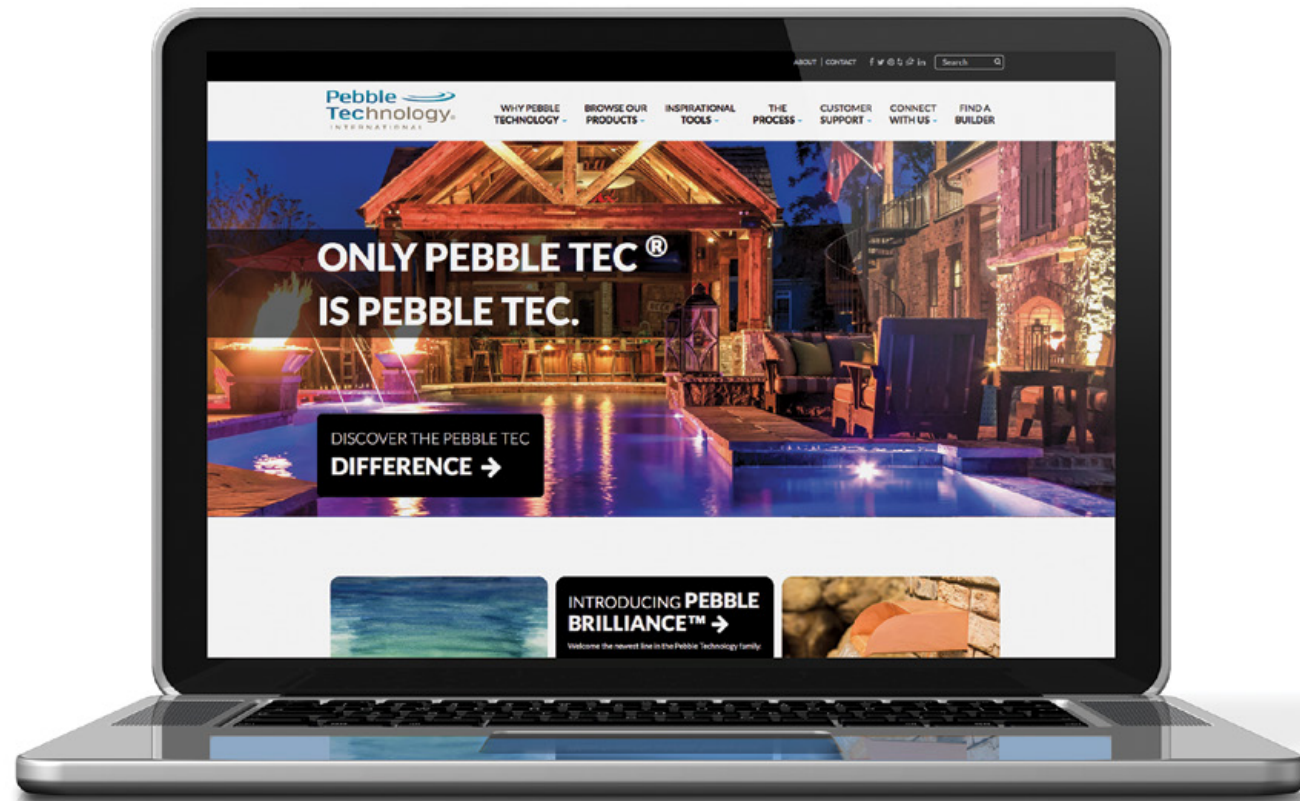

Visit pebbletec.com

Get Inspired

The World's Greatest Pools program showcases some of the most beautiful outdoor living environments utilizing our pool finishes. To admire this greatness in pool building & design visit worldsgreatestpools.com, or explore our photo galleries on pebbletec.com, Facebook, Houzz, Zillow Digs and Pinterest.

Enjoy Peace of Mind

Offering the most comprehensive protection plan in the industry, homeowners have the comfort of knowing they are covered by our dedicated & experienced team of experts. The protection plan includes start-up procedures as well as ongoing care & maintenance guidelines to help preserve the aesthetic beauty of your pool finish.

Visualize Your Pool Water Color

Download the Pebble Tec Color app from the App Store or Google Play. This app allows you to see our pool finishes at four different depths giving you an indicator of how the shades change within the pool.

Only the Best

From our premium products and inspirational tools, to custom pool designs and quality installations, our network of preferred builders and authorized applicators help you achieve an incredible outdoor environment.

The World's Only FIVE STAR FINISH

Premium Products

PTI searches far and wide for the highest quality, naturally tumbled stones. From New Zealand to Chile, we bring premium pebbles to you from around the world; from riverbeds and beaches to quarries and shorelines. Once the perfect stones are found, we use a time-tested and quality controlled manufacturing process to deliver the purest rocks available. Each stone is screened to achieve size consistency for a uniform pool finish texture. In addition, proprietary additives are used to fortify our unique formulas bringing an enhanced durability to our naturally beautiful finishes.

Unparalleled Customer Support

PTI is here for you. We have a long-standing commitment to customer satisfaction by providing a dedicated team of experts that strive to support our customers. Our team is quick to assist you whether you need help in selecting the right finish, finding a pool builder or authorized applicator in your area or need resources for on-going pool maintenance.

Installations by Authorized Applicators

Each of our applicators has been hand-selected and put through a rigorous onboarding process to provide the most talented and skilled professionals to install our finishes. This nation-wide network of applicators, licensed by PTI, is the only group that has exclusive rights to purchase our products and use the PTI brand name. To keep them up-to-date on new methods and techniques, our dedicated quality control and R&D teams offer ongoing education and training.

Dedicated Quality Control and R&D Teams