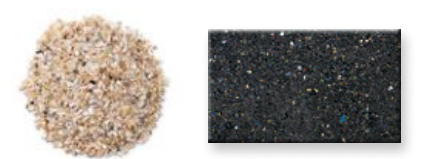

- All bowls are offered in 5 versatile styles and 3 shapes with the choice of hammered copper or cast stone
- Scuppers available in 3 styles and a variety of sizes
- Decorative media also available

Pool Finish Enhancements

Pool Photo: PebbleBrilliance, Tropicana + Shimmering Sea

Luminous™ Iridescent Glass Blend

A colorful and iridescent glass bead blend that when combined with a natural pool finish offers a glistening effect in the water. This unique enhancement is offered in three alluring blends: Blue, Emerald and Jade.

Blue Blend Emerald Blend Jade Blend
Shown in PebbleSheen White Diamonds

ShimmeringSea™ Sparkling Sea Shell Blend

An organic combination of cultivated abalone and mother of pearl shells that offers a subtle spectrum of color on the water's surface. Shimmering Sea is included in all of the PebbleBrilliance pool finishes and many of our other finishes. It can also be added to any PebbleTec or PebbleSheen pool finish.