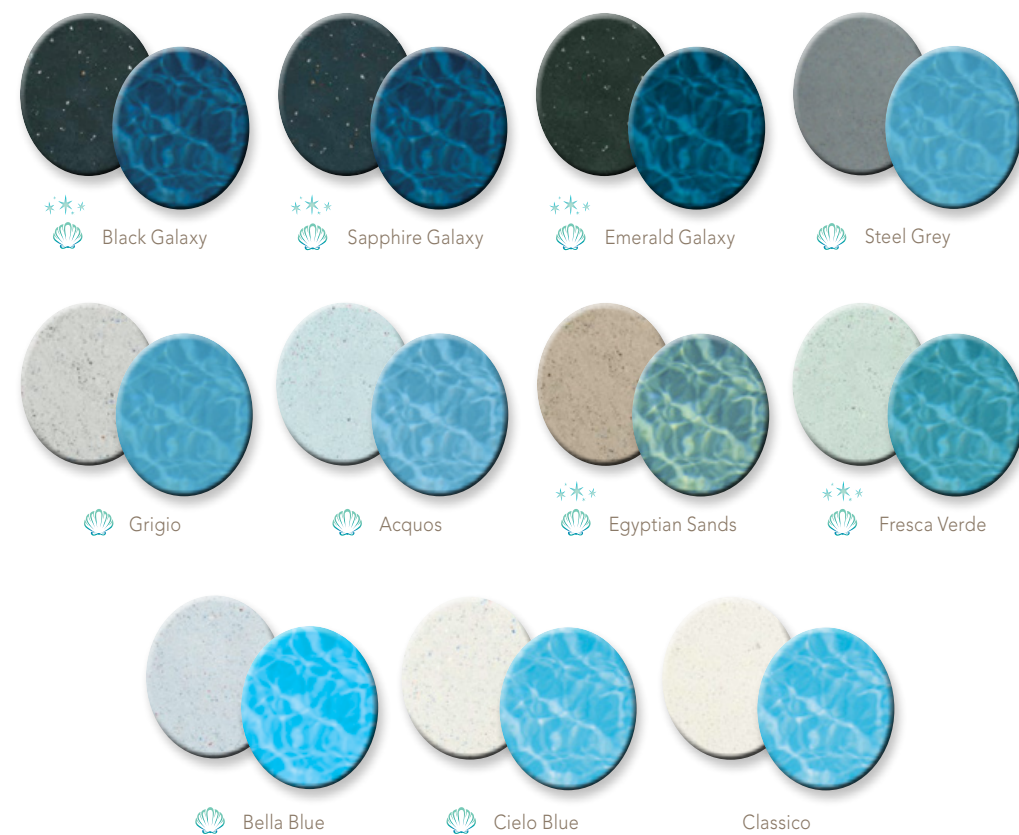

Pool Photo: PebbleTec, Midnight Blue

Pool Photo: PebbleSheen, Aqua Blue

PebbleSheen®

Refined Textured Finish

Our most popular pool finish offering the same natural beauty and inherent qualities as the original PebbleTec pool finish with a more refined texture.

- Utilizes slightly smaller pebbles than those found in PebbleTec
- Further enhance your finish by adding Shimmering Sea and Luminous
- Certain colors incorporate Shimmering Sea for added elegance

PebbleFina®

Enduring Smooth Finish

This exclusive product line, made from our smallest natural pebbles, is enriched with additives that provide superior strength and long-lasting durability over a traditional pool finish.

- Offers the smoothest texture in our product offering
- This finish provides a tone-on-tone effect with a subtle pebble exposure
- Our unique technology provides increased density and resistance to etching caused by fluctuations in water chemistry
- Certain colors incorporate Shimmering Sea and Stardust for added elegance and sparkle