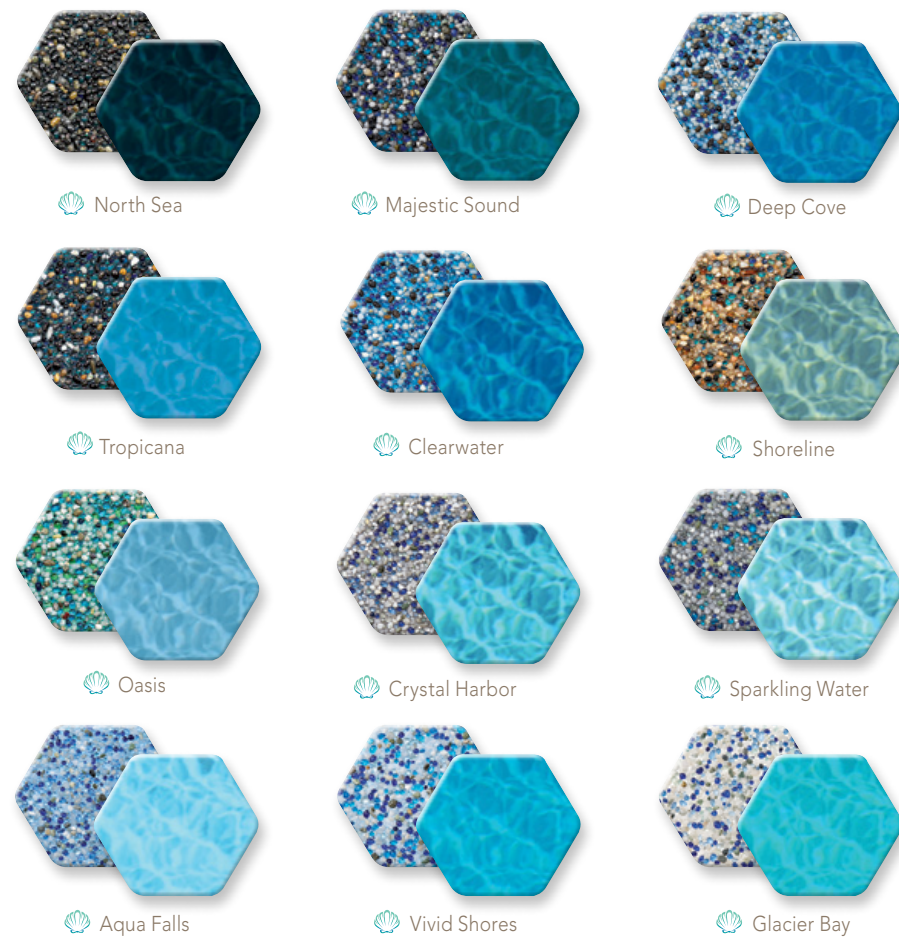

Pebble 
Technology
INTERNATIONAL

Pool Photo Cover: PebbleTec, Tahoe Blue

Pool Photo Left: PebbleSheen, Ocean Blue

PebbleBrilliance™
Elegant Infused Finish

Pool Photo: PebbleBrilliance, Majestic Sound

Our Newest Finish

A blend of vibrant glass beads and natural stone aggregate. The stunning beauty of the glass beads creates an infusion of color delivering a captivating finish and a uniquely brilliant water color.

- This distinctive blend offers long-lasting durability with a lavish texture
- Fortified with proprietary additives providing a uniform composition and vivid color
- All colors incorporate Shimmering Sea 🐚 for added elegance

PebbleTec®
The Original

The ORIGINAL aggregate pool finish that delivers enduring elegance and durability. It is a perfect choice for those desiring a more natural environment for their pool or spa.

- An earthy textured finish comprised of the largest pebbles in our product offering
- Further enhance your finish by adding Shimmering Sea 🐚 and Luminous 💡

The World's Only FIVE STAR FINISH

Premium Products

PTI searches far and wide for the highest quality, naturally tumbled stones. From New Zealand to Chile, we bring premium pebbles to you from around the world; from riverbeds and beaches to quarries and shorelines. Once the perfect stones are found, we use a time-tested and quality controlled manufacturing process to deliver the purest rocks available. Each stone is screened to achieve size consistency for a uniform pool finish texture. In addition, proprietary additives are used to fortify our unique formulas bringing an enhanced durability to our naturally beautiful finishes.