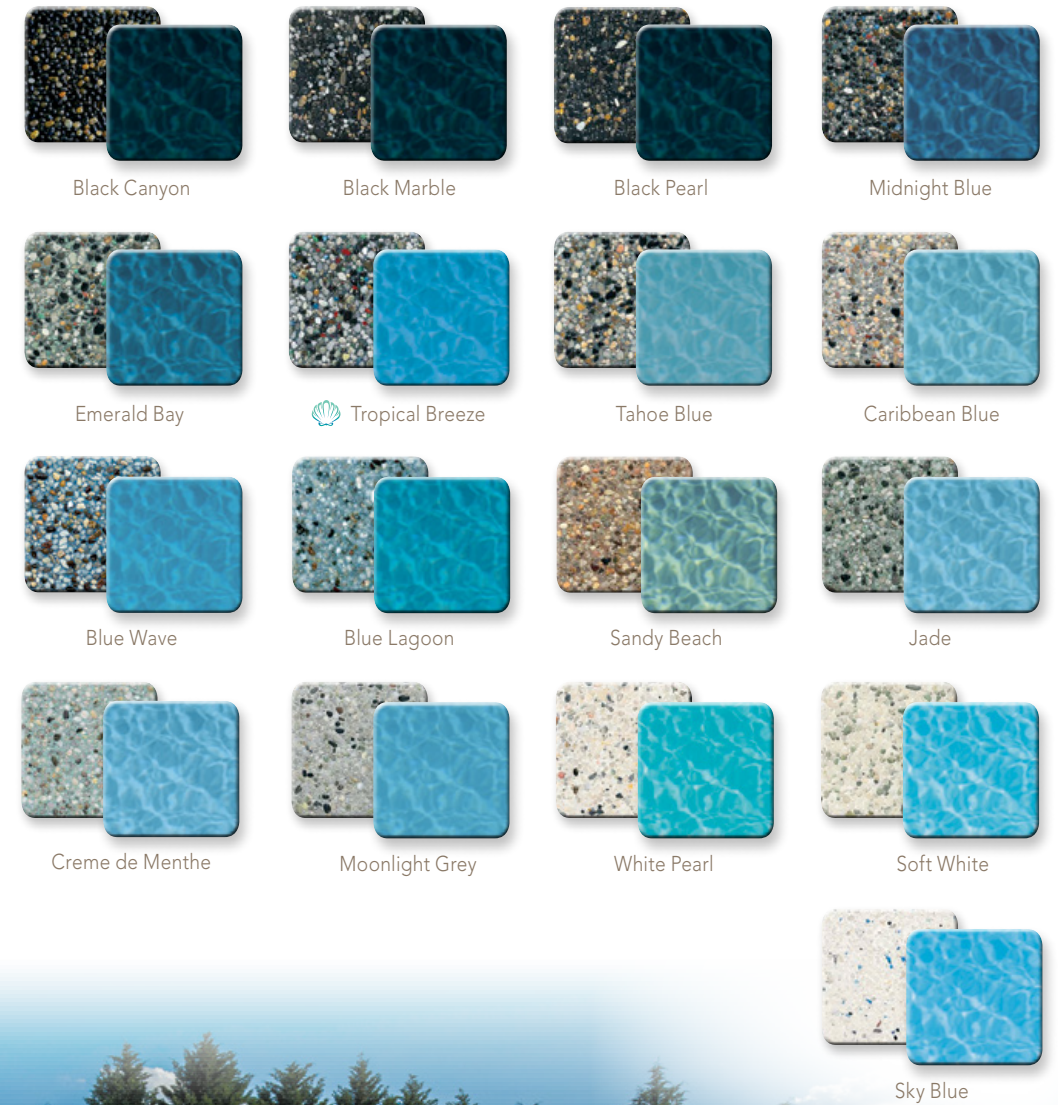

Pebble 
Technology
INTERNATIONAL

Pool Photo Cover: PebbleTec, Tahoe Blue

Pool Photo Left: PebbleSheen, Ocean Blue

PebbleBrilliance™
Elegant Infused Finish

Pool Photo: PebbleBrilliance, Majestic Sound

Our Newest Finish

A blend of vibrant glass beads and natural stone aggregate. The stunning beauty of the glass beads creates an infusion of color delivering a captivating finish and a uniquely brilliant water color.

- This distinctive blend offers long-lasting durability with a lavish texture
- Fortified with proprietary additives providing a uniform composition and vivid color
- All colors incorporate Shimmering Sea 🐚 for added elegance

PebbleTec®
The Original

The ORIGINAL aggregate pool finish that delivers enduring elegance and durability. It is a perfect choice for those desiring a more natural environment for their pool or spa.

- An earthy textured finish comprised of the largest pebbles in our product offering
- Further enhance your finish by adding Shimmering Sea 🐚 and Luminous 💡

Pool Photo: PebbleTec, Midnight Blue

Pool Photo: PebbleSheen, Aqua Blue

PebbleSheen®

Refined Textured Finish

Our most popular pool finish offering the same natural beauty and inherent qualities as the original PebbleTec pool finish with a more refined texture.